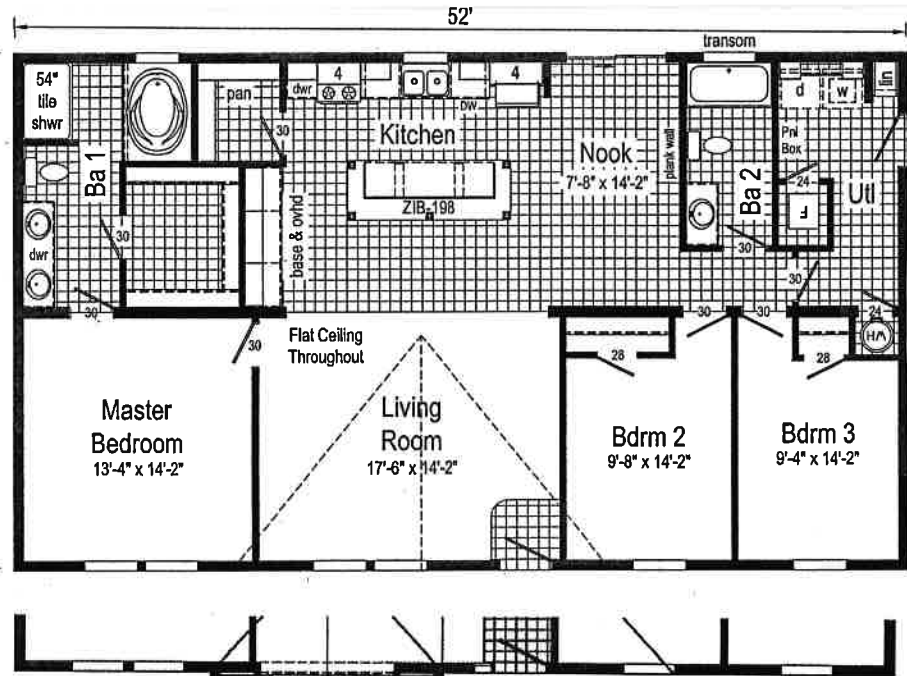

Alternate Walk-In Pantry & Master Closet

Optional Glamour Bath
(omits lin)

opt. 27'-4" dormer w/ 9" bump-out

Curb Side Exterior Options

Alternate Kitchen Island

Optional Stairwell