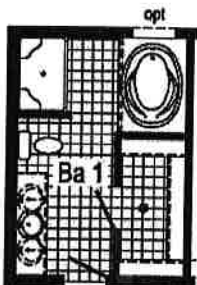

Alternate Walk-In Pantry & Master Closet

Optional Glamour Bath
(omits lin)

opt. 27'-4" dormer w/ 9" bump-out

Curb Side Exterior Options

Alternate Kitchen Island

Optional Stairwell