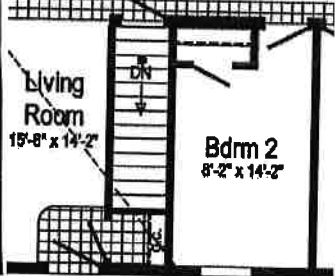

Alternate Walk-In Pantry & Master Closet

Optional Glamour Bath
(omits lin)

opt. 27'-4" dormer w/ 9" bump-out

Curb Side Exterior Options

Alternate Kitchen Island

Optional Stairwell